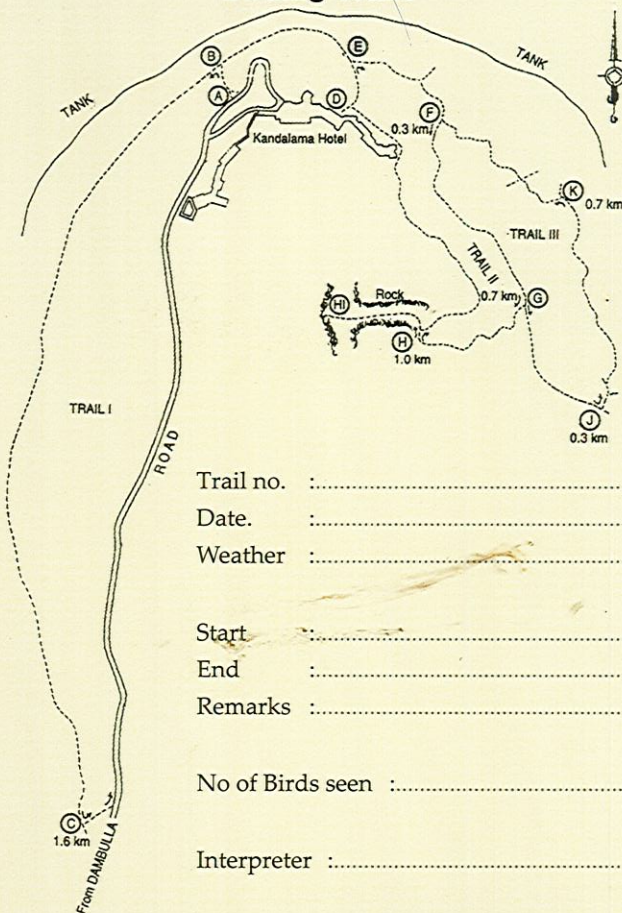

Birding Trails

Heritance Kandalama is a "Bird Friendly Resort"
Partner and a Corporate member of the
Field Ornithology Group of Sri Lanka (FOGSL)

Our mission is to enable people to experience a unique interaction with nature and culture leaving little or no impact on the environment.

Heritance Kandalama
P.O.Box 11, Kandalama, Dambulla, Sri Lanka.
Tel: +94-665555000
E-mail: kandalama@heritancehotels.com
Web: www.heritancehotels.com

In Collaboration with
Field Ornithology Group of Sri Lanka
Department of Zoology, University of Colombo, Sri Lanka
Tel: +94 11 2501332, +94 11 2592609
E-mail: fogs@slit.lk, fogs1976@gmail.com

Ad. Adult
Juv. Juvenile
Br. Breeding plumage
NBr. Non-breeding plumage
● Endemic
● Proposed Endemic
♂ Male

Illustrations:
Pruthiviraj Fernando
Kelum Gunasekara
Sarath Kotagama
Gamini Ratnavira
Kulasiri Ranaweera
K.D. Lakshman
Typography & Layout